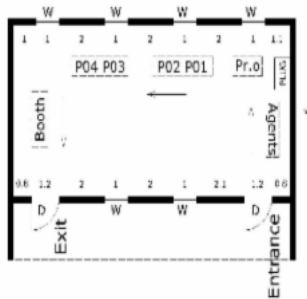

Nazri Naksha

Google Map View

Polling Station Building Front View

Polling Station Front View

Cad View

Minimum Basic Facility (Please ✓)	Water	Ramp	Plug Points	Toilet	Health care
	✓	✓	✓	✓	

Key MAP View