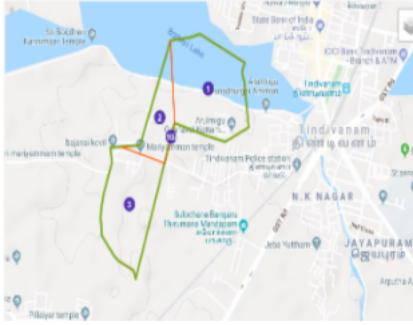

Nazri Naksha

Google Map View