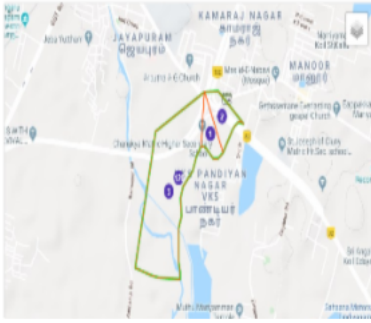

Nazri Naksha

Google Map View