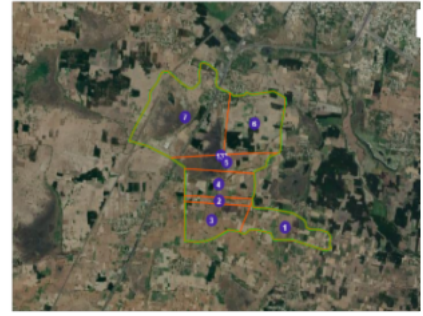

Nazri Naksha

Google Map View