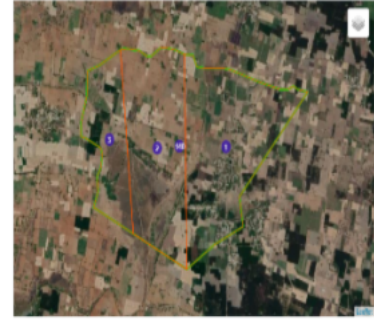

Nazri Naksha

Google Map View