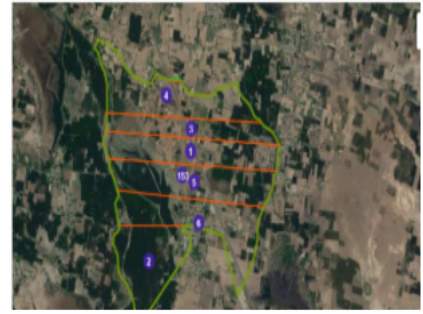

Nazri Naksha

Google Map View