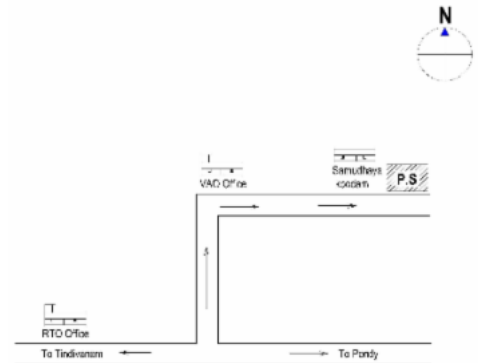

Cad View

Key MAP View

Minimum Basic Facility (Please ✓)	Water	Ramp	Plug Points	Toilet	Health care
	✓	✓	✓	✓