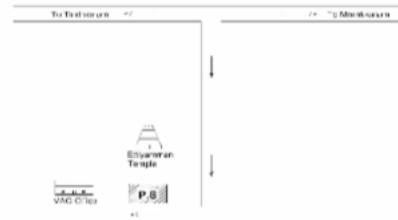

Cad View

Key MAP View

Minimum Basic Facility (Please ✓)	Water	Ramp	Plug Points	Toilet	Health care
	✓	✓	✓	✓