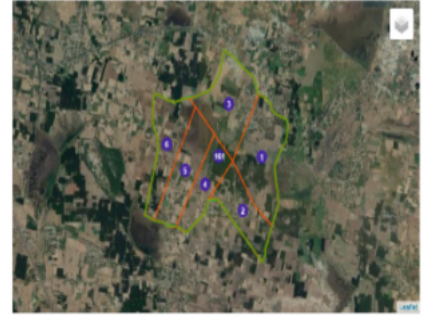

Nazri Naksha

Google Map View