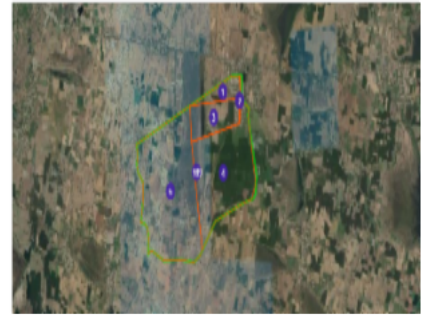

Nazri Naksha

Google Map View