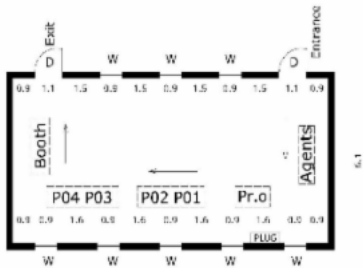

Cad View

Key MAP View

Minimum Basic Facility (Please ✓)	Water	Ramp	Plug Points	Toilet	Health care
	✓	✓	✓	✓