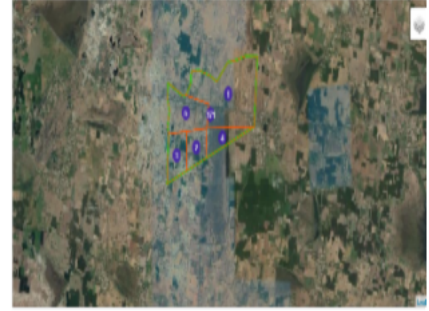

Nazri Naksha

Google Map View