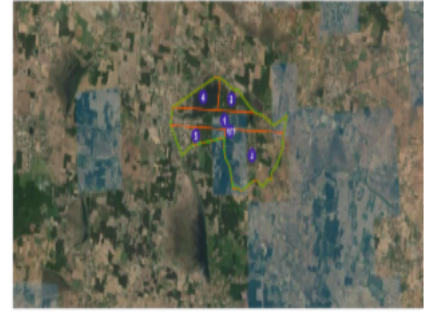

Nazri Naksha

Google Map View