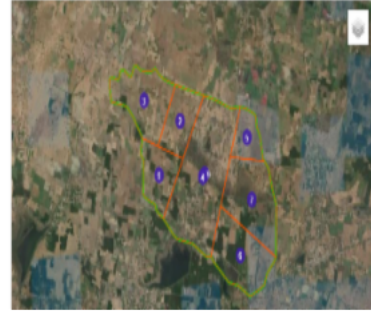

Nazri Naksha

Google Map View