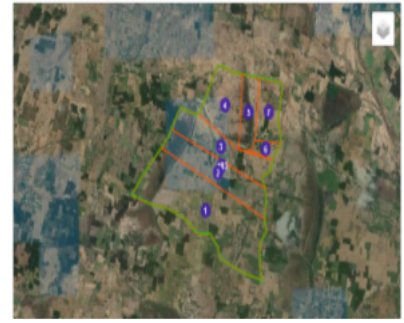

Nazri Naksha

Google Map View