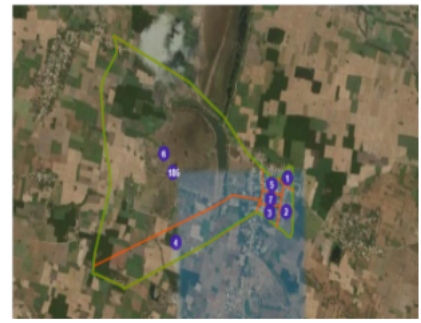

Nazri Naksha

Google Map View