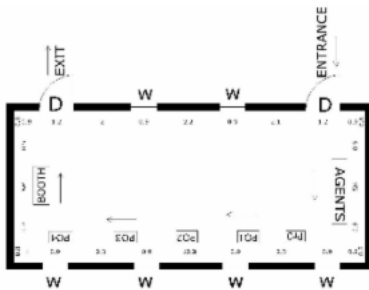

Cad View

Key MAP View

Minimum Basic Facility (Please ✓)	Water	Ramp	Plug Points	Toilet	Health care
	✓	✓	✓	✓