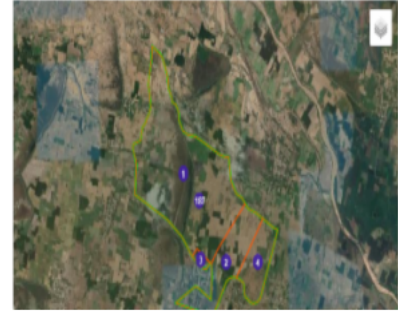

Nazri Naksha

Google Map View