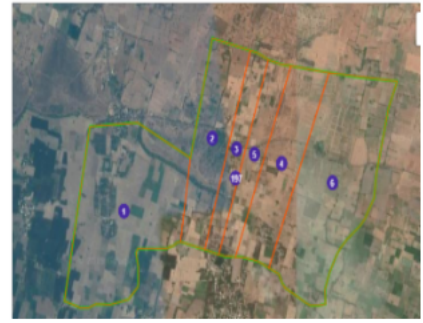

Nazri Naksha

Google Map View