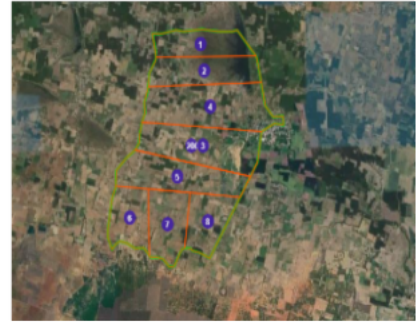

Nazri Naksha

Google Map View