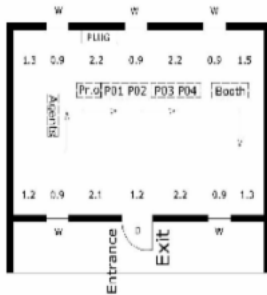

Cad View

Key MAP View

Minimum Basic Facility (Please ✓)	Water	Ramp	Plug Points	Toilet	Health care
	✓	✓	✓	✓