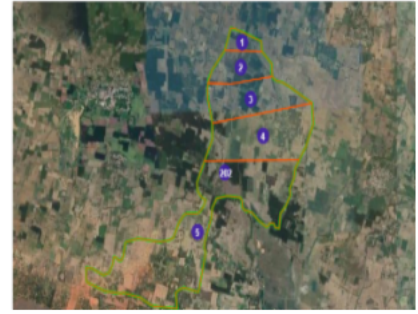

Nazri Naksha

Google Map View