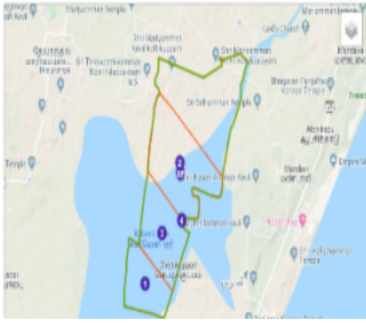

Nazri Naksha

Google Map View