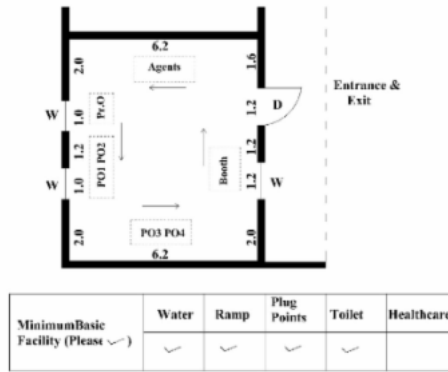

Nazri Naksha

Google Map View

Polling Station Building Front View

Polling Station Front View

Cad View

Key MAP View