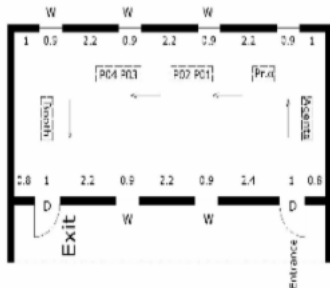

Cad View

Key MAP View

Minimum Basic Facility (Please ✓)	Water	Ramp	Plug Points	Toilet	Health care
	✓	✓	✓	✓