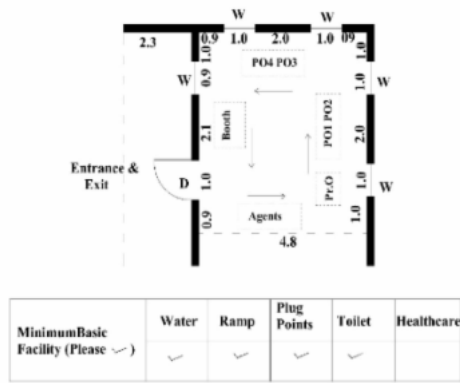

Nazri Naksha

Google Map View

Polling Station Building Front View

Polling Station Front View

Cad View

Key MAP View