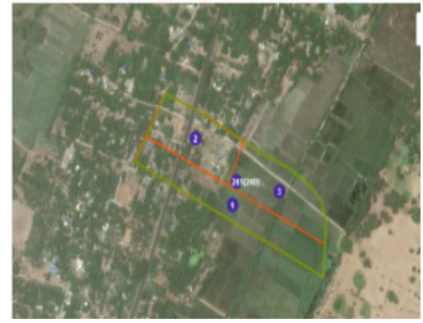

Nazri Naksha

Google Map View