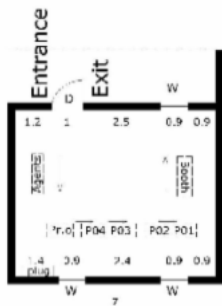

Cad View

Key MAP View

Minimum Basic Facility (Please ✓)	Water	Ramp	Plug Points	Toilet	Health care
	✓	✓	✓	✓