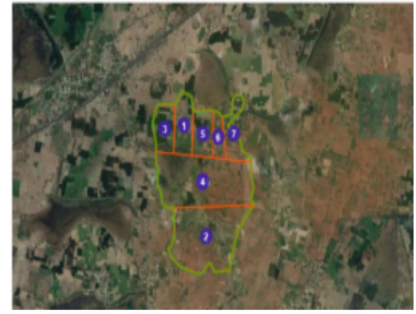

Nazri Naksha

Google Map View