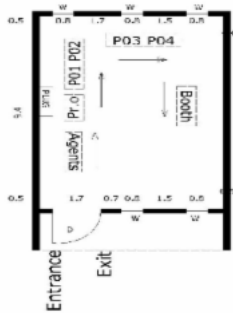

Cad View

Key MAP View

Minimum Basic Facility (Please ✓)	Water	Ramp	Plug Points	Toilet	Health care
	✓	✓	✓	✓