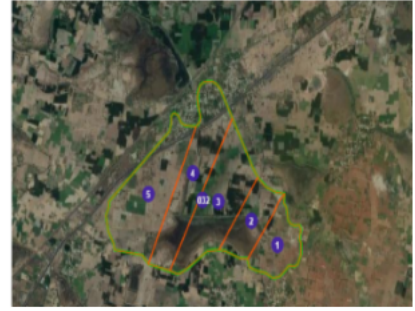

Nazri Naksha

Google Map View