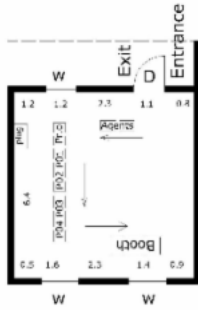

Cad View

Key MAP View

Minimum Basic Facility (Please ✓)	Water	Ramp	Plug Points	Toilet	Health care
	✓	✓	✓	✓