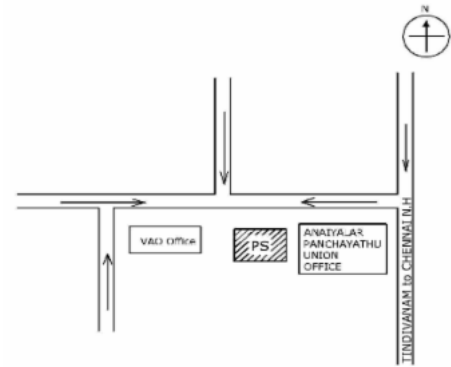

Cad View

Key MAP View

Minimum Basic Facility (Please ✓)	Water	Ramp	Plug Points	Toilet	Health care
	✓	✓	✓	✓