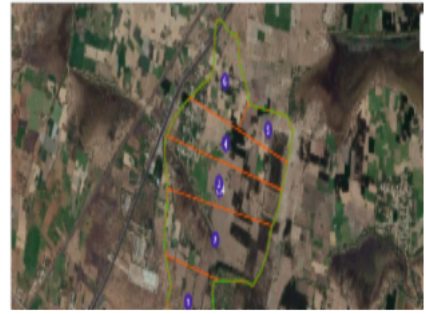

Nazri Naksha

Google Map View