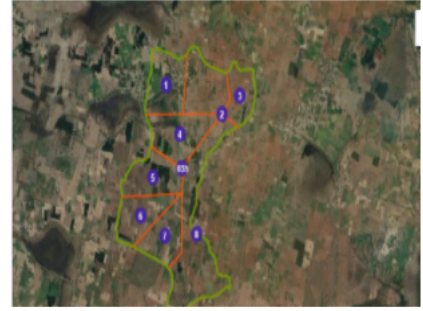

Nazri Naksha

Google Map View