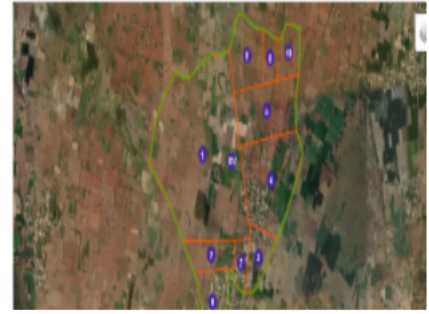

Nazri Naksha

Google Map View