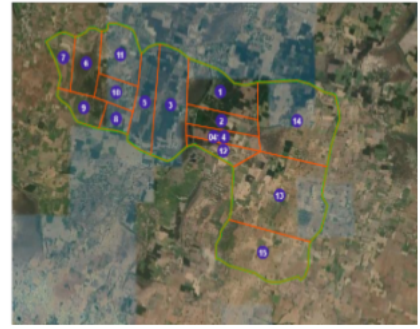

Nazri Naksha

Google Map View