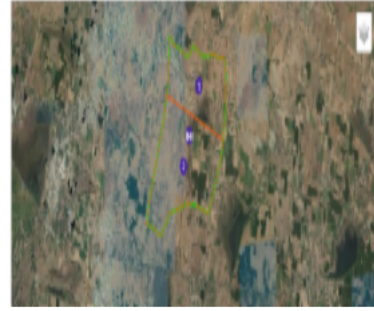

Nazri Naksha

Google Map View