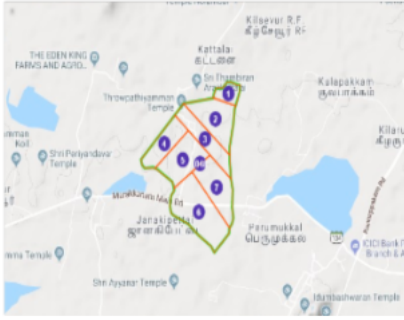

Nazri Naksha

Google Map View