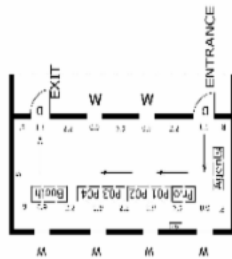

Nazri Naksha

Google Map View

Polling Station Building Front View

Polling Station Front View

Cad View

Minimum Basic Facility (Please ✓)	Water	Ramp	Plug Points	Toilet	Health care
	✓	✓	✓	✓	

Key MAP View