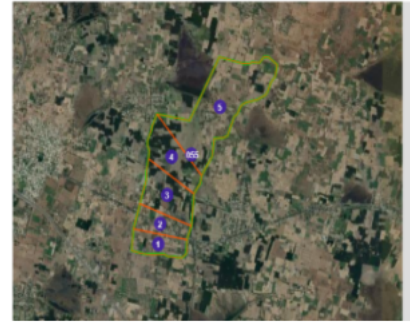

Nazri Naksha

Google Map View