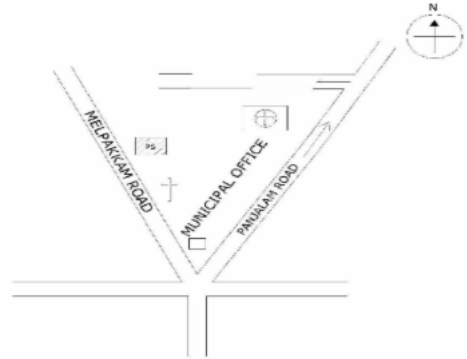

Cad View

Key MAP View

Minimum Basic Facility (Please ✓)	Water	Ramp	Plug Points	Toilet	Health care
	✓	✓	✓	✓	✓