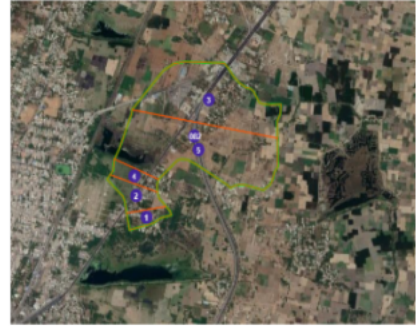

Nazri Naksha

Google Map View