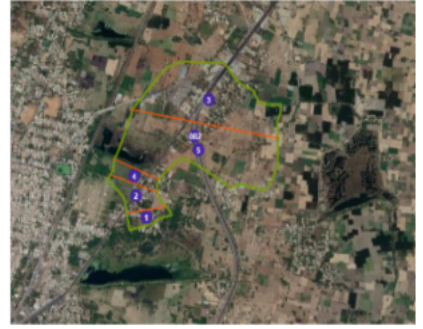

Nazri Naksha

Google Map View