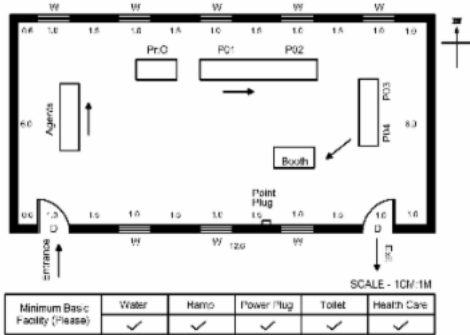

Nazri Naksha

Google Map View

Polling Station Building Front View

Polling Station Front View

Cad View

Key MAP View