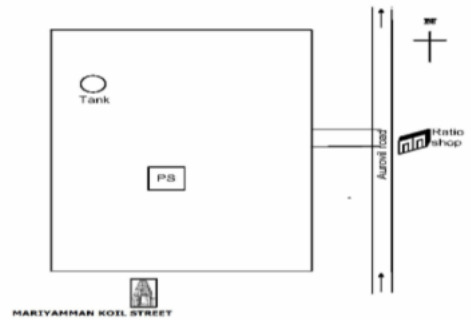

Nazri Naksha

Google Map View

Minimum Basic Facility (Person)	Water	Ramp	Power Plug	Toilet	Health Care
	✓	✓	✓	✓	✓