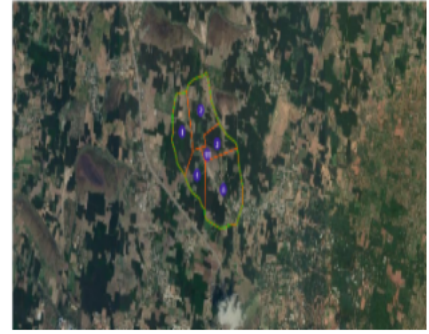

Nazri Naksha

Google Map View