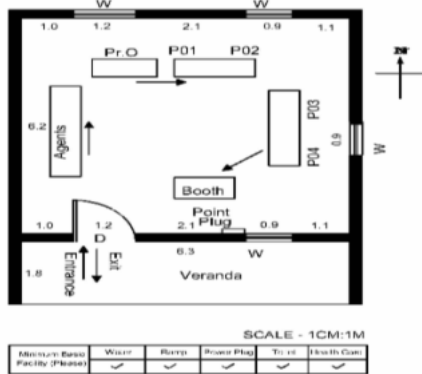

Nazri Naksha

Google Map View

Polling Station Building Front View

Polling Station Front View

Cad View

Key MAP View