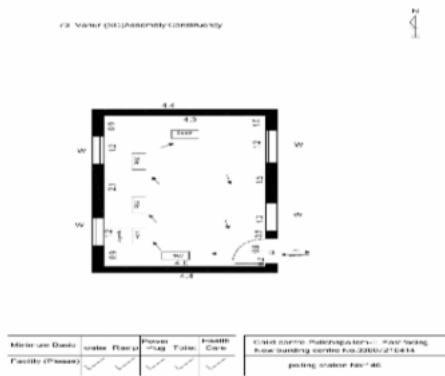

Nazri Naksha

Google Map View

Polling Station Building Front View

Polling Station Front View

Cad View

Key MAP View