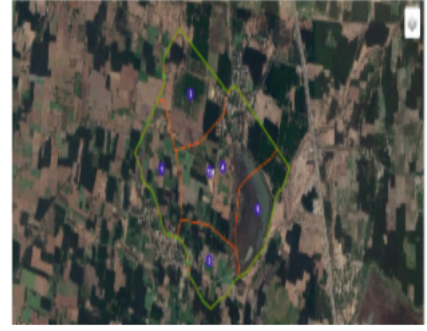

Nazri Naksha

Google Map View