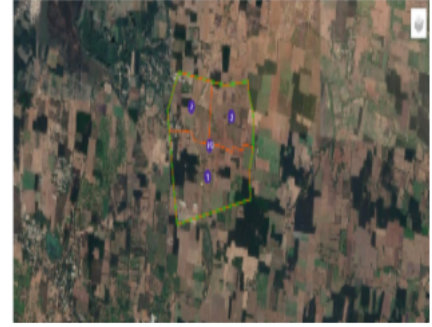

Nazri Naksha

Google Map View