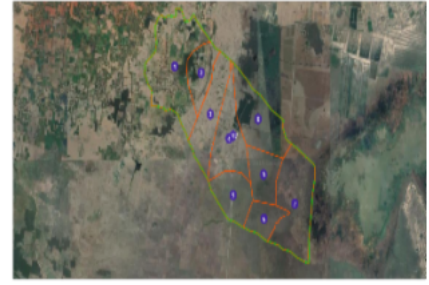

Nazri Naksha

Google Map View